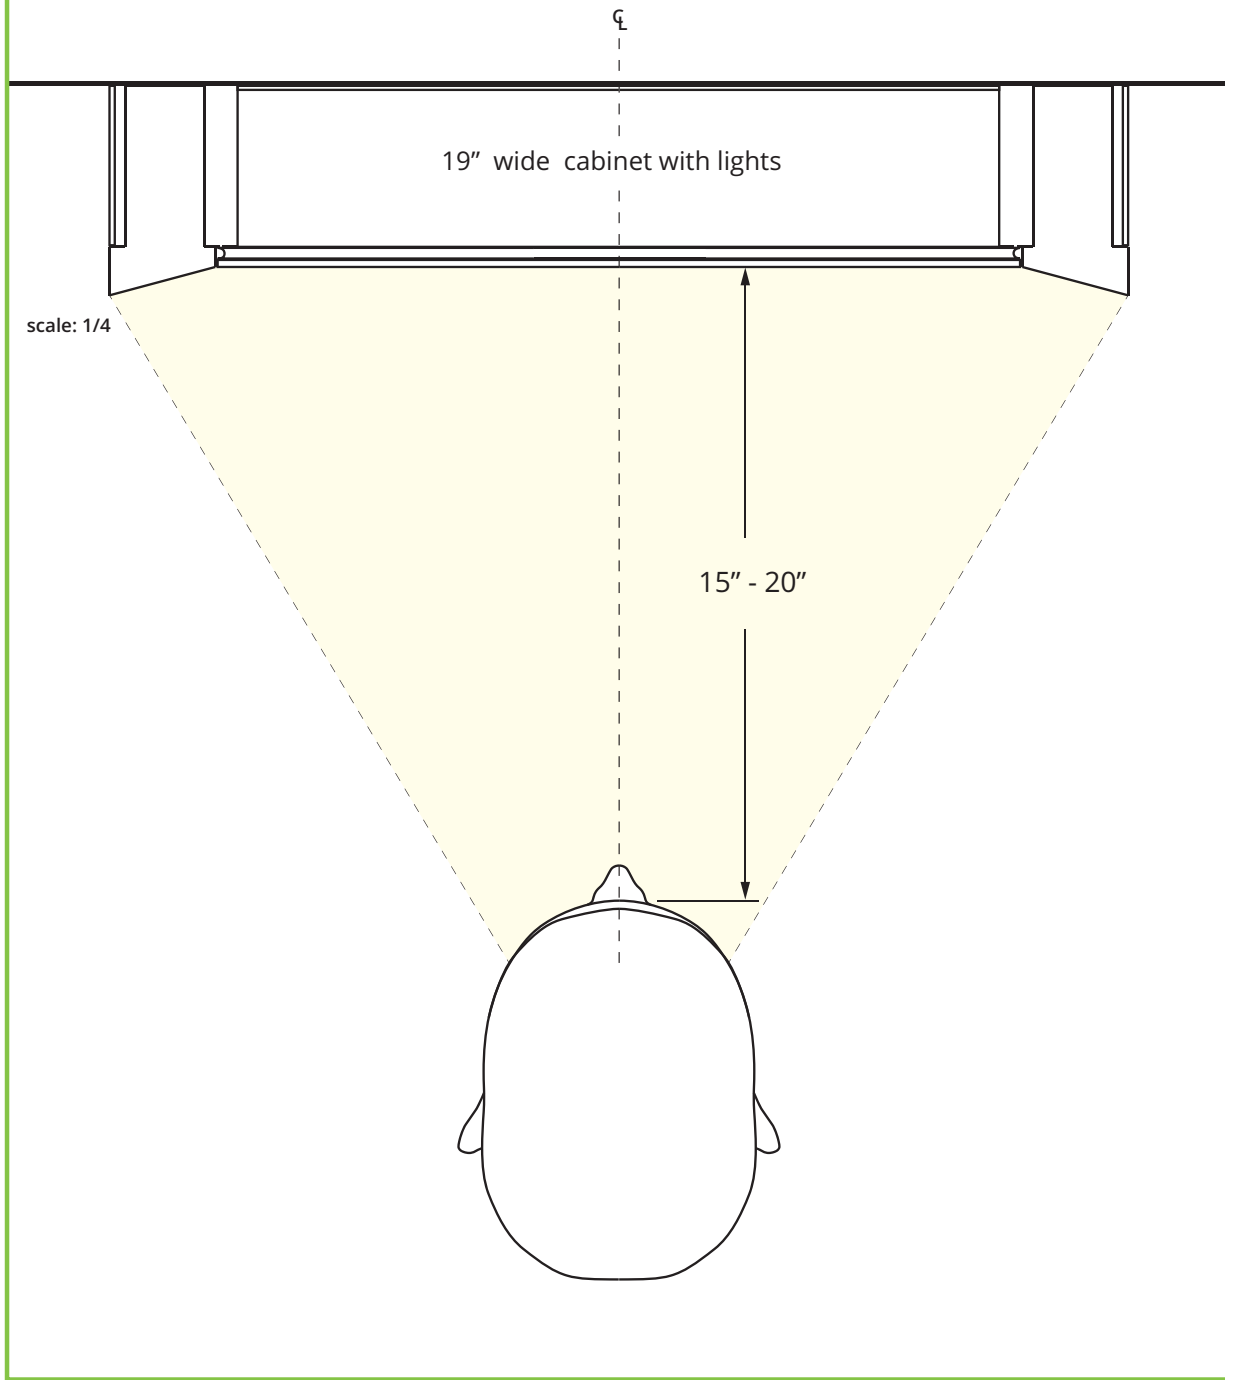

Providing a minimal, low profile aesthetic, the Vertical LED Task Lights are easy to install and complement GlassCrafters' 24", 30" and 36" high, frameless cabinets.

quality / color / output

1200k

**2700k**