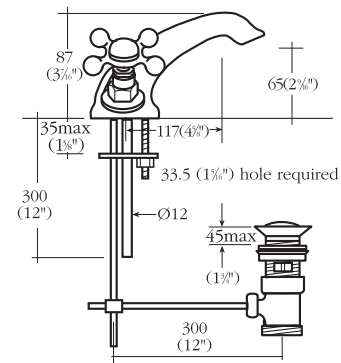

By Appointment to
Her Majesty Queen Elizabeth II
Manufacturer of Kitchen & Bathroom Taps & Mixers
Barber Wilsons & Co. Ltd.

BARBER WILSONS & Co LTD

One hole Basin mixers

6470 GA shown. Monobloc basin mixer with pop-up waste.

6471 With plug and chain waste and chain boss on body.

6472 With plug and chain waste and chain stay.

6475 Monobloc basin mixer with pop-up waste.

6476 With plug and chain waste to replace pop-up.

Traditional taps in four styles

GA with china lever handles (GFC)

Regent with china lever handles (RFC)

1890's (GA)

Regent (R)

Barber Wilsons taps are available in five styles:

- The **1890s (GA)** range have the original exposed top works.
- The **Regent (R)** range with 'easy-clean' shrouded head parts.
- The **GFC** prefix denotes the 1890s GA style but with lever handles.
- **RFC** denotes the R style but with lever handles.

Cross-headed styles are available with either traditional compression internal mechanisms with washers, or modern 3/4 turn ceramic discs (suitable for high pressure applications only <1 bar).

If your preference is for ceramic discs please add the suffix CD to the part number when ordering. For example a GA 2134 with ceramic discs is a GCD 2134.