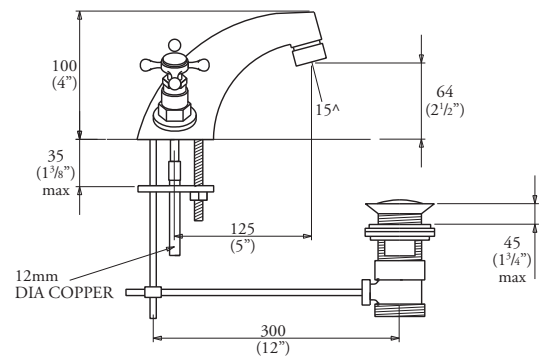

6475 Monobloc basin mixer with pop-up waste.

6476 With plug and chain waste to replace pop-up.